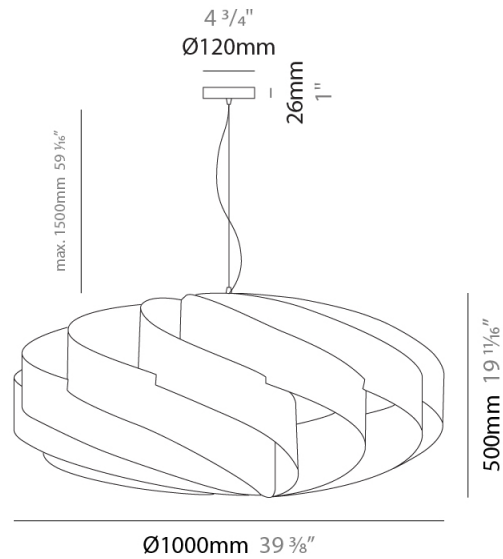

PROJECT	_____
TYPE	_____
SPECIFIER	_____
QUANTITY	_____
DATE	_____

SWIRL SUSPENSION

D61013-

base number   Finish
Options

1. To build a product code in our configurator select the specify button on the base model # product page
2. To build a manual product code on this datasheet choose from the options listed below in blue font and add the suffix to the base model #

GENERAL

Series: Swirl
Partner: Linea Zero
Division: Design
Installation: Suspension
Product Type: Pendant
Mounting Location: Ceiling

PHYSICAL

Shape: Round
Diameter (mm): 1000
Diameter (in): 39 ³/₈
Height (mm): 500
Height (in): 19 ¹¹/₁₆
Max. Overall Height (mm): 2000
Max. Overall Height (in): 78 ³/₄
Diffuser: Polilux™ Shade - See Finish Options
Fixture Finish: [WHI](#) / [BLK](#) / [SIL](#) / [NGD](#) / [COP](#) / [PKM](#)
Fixture Material: Polilux™/ Metal holder
Primary Material: Non-Static Polilux

ELECTRICAL

Number of Lamps: 5
Lamp Type: LED Retrofit
Bulb Included: Bulb Not Included
Max. Wattage Per Lamp (W): 7
Lamp Base: E26
Input Voltage (V): 120
Upon Request: 277Vac / GU24

LED

OPTICAL

RATINGS AND CERTIFICATIONS

Certified By: Certified for North American Standards
IP rating: IP20